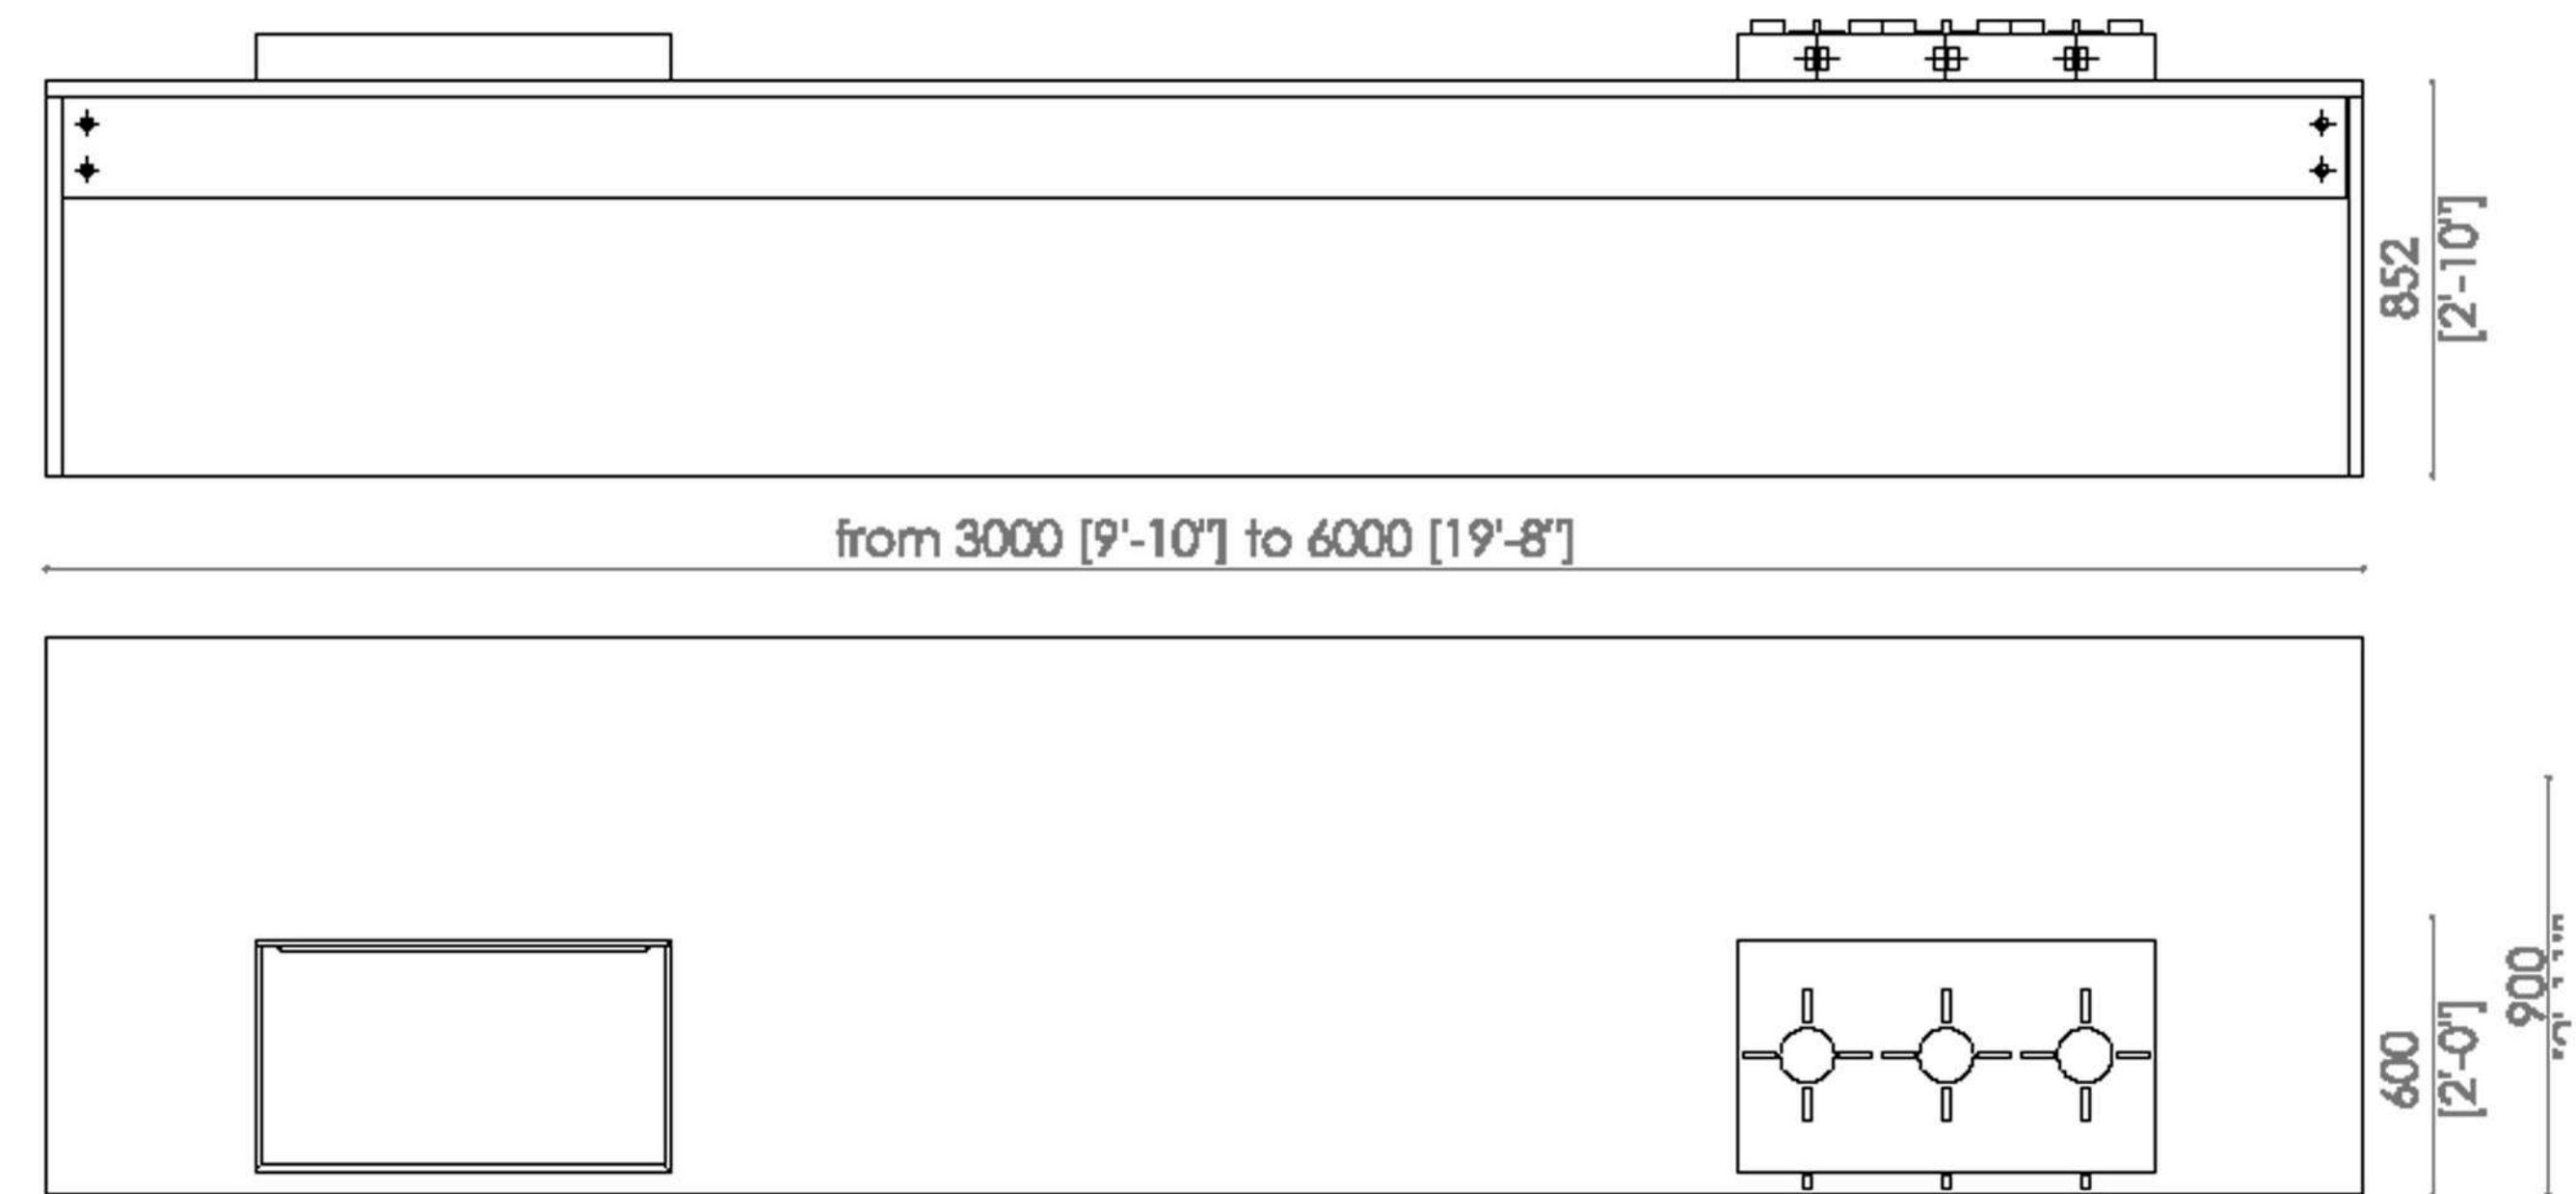

# santambrogio milano

## THE KITCHEN

- MADE IN EXTRACLEAR TRANSPARENT GLASS, THICK. 15+15 MM TEMPERED AND LAMINATED
- AVAILABLE IN 200 DIFFERENT COLORS ( RAL CODE REFERENCE), TRANSPARENT OR FROSTED
- SUITABLE FOR INTERIOR OR OUTDOOR
- CENTRAL BEAM AVAILABLE IN GLASS ( TRANSPARENT OR COLORED ), WOOD OR METAL
- CABINETS AVAILABLE MADE IN WOOD, METAL OR LEATHER
- GLASS PARTITION AVAILABLE WITH SHELVES AND CABINET
- TRANSPARENT GLASS COOKTOP WITH CEE CERTIFICATION
- SINK AND TAP ALSO MADE IN GLASS