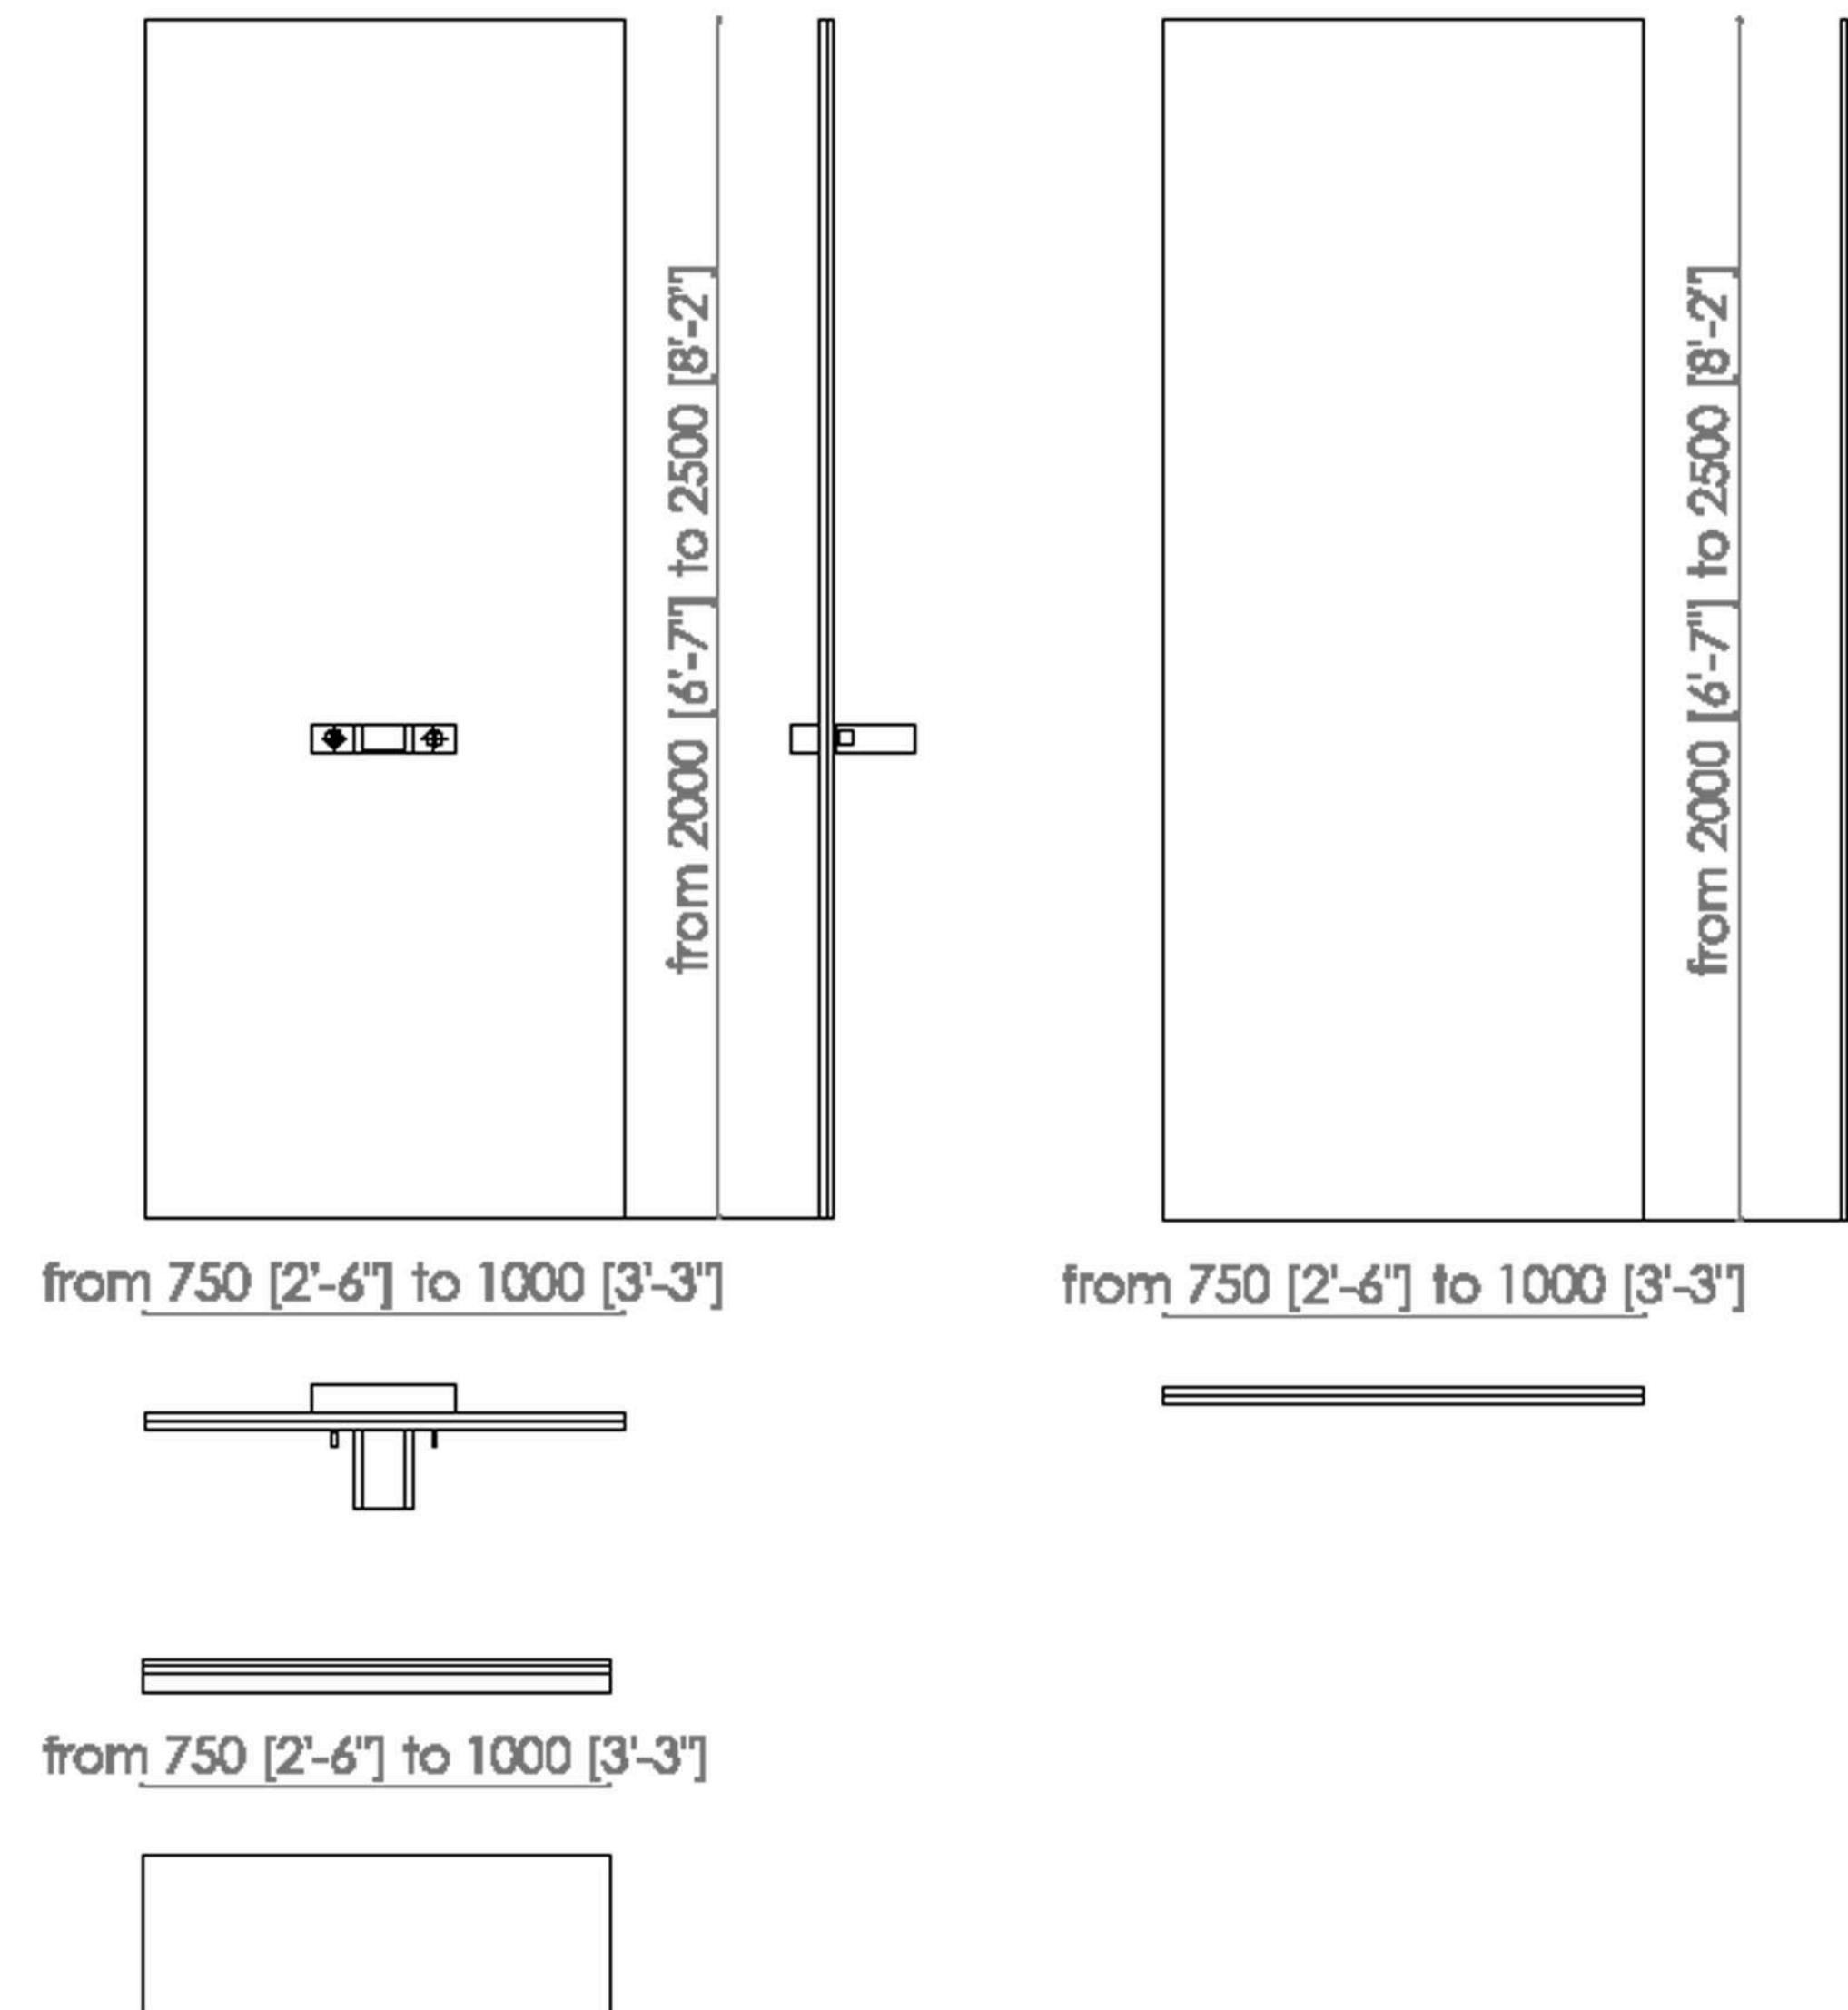

# santambrogio milano

## THE KITCHEN

- MADE IN EXTRACLEAR TRANSPARENT GLASS, THICK. 15+15 MM TEMPERED AND LAMINATED
- AVAILABLE IN 200 DIFFERENT COLORS ( RAL CODE REFERENCE), TRANSPARENT OR FROSTED
- SUITABLE FOR INTERIOR OR OUTDOOR
- CENTRAL BEAM AVAILABLE IN GLASS ( TRANSPARENT OR COLORED ), WOOD OR METAL
- CABINETS AVAILABLE MADE IN WOOD, METAL OR LEATHER
- GLASS PARTITION AVAILABLE WITH SHELVES AND CABINET
- TRANSPARENT GLASS COOKTOP WITH CEE CERTIFICATION
- SINK AND TAP ALSO MADE IN GLASS