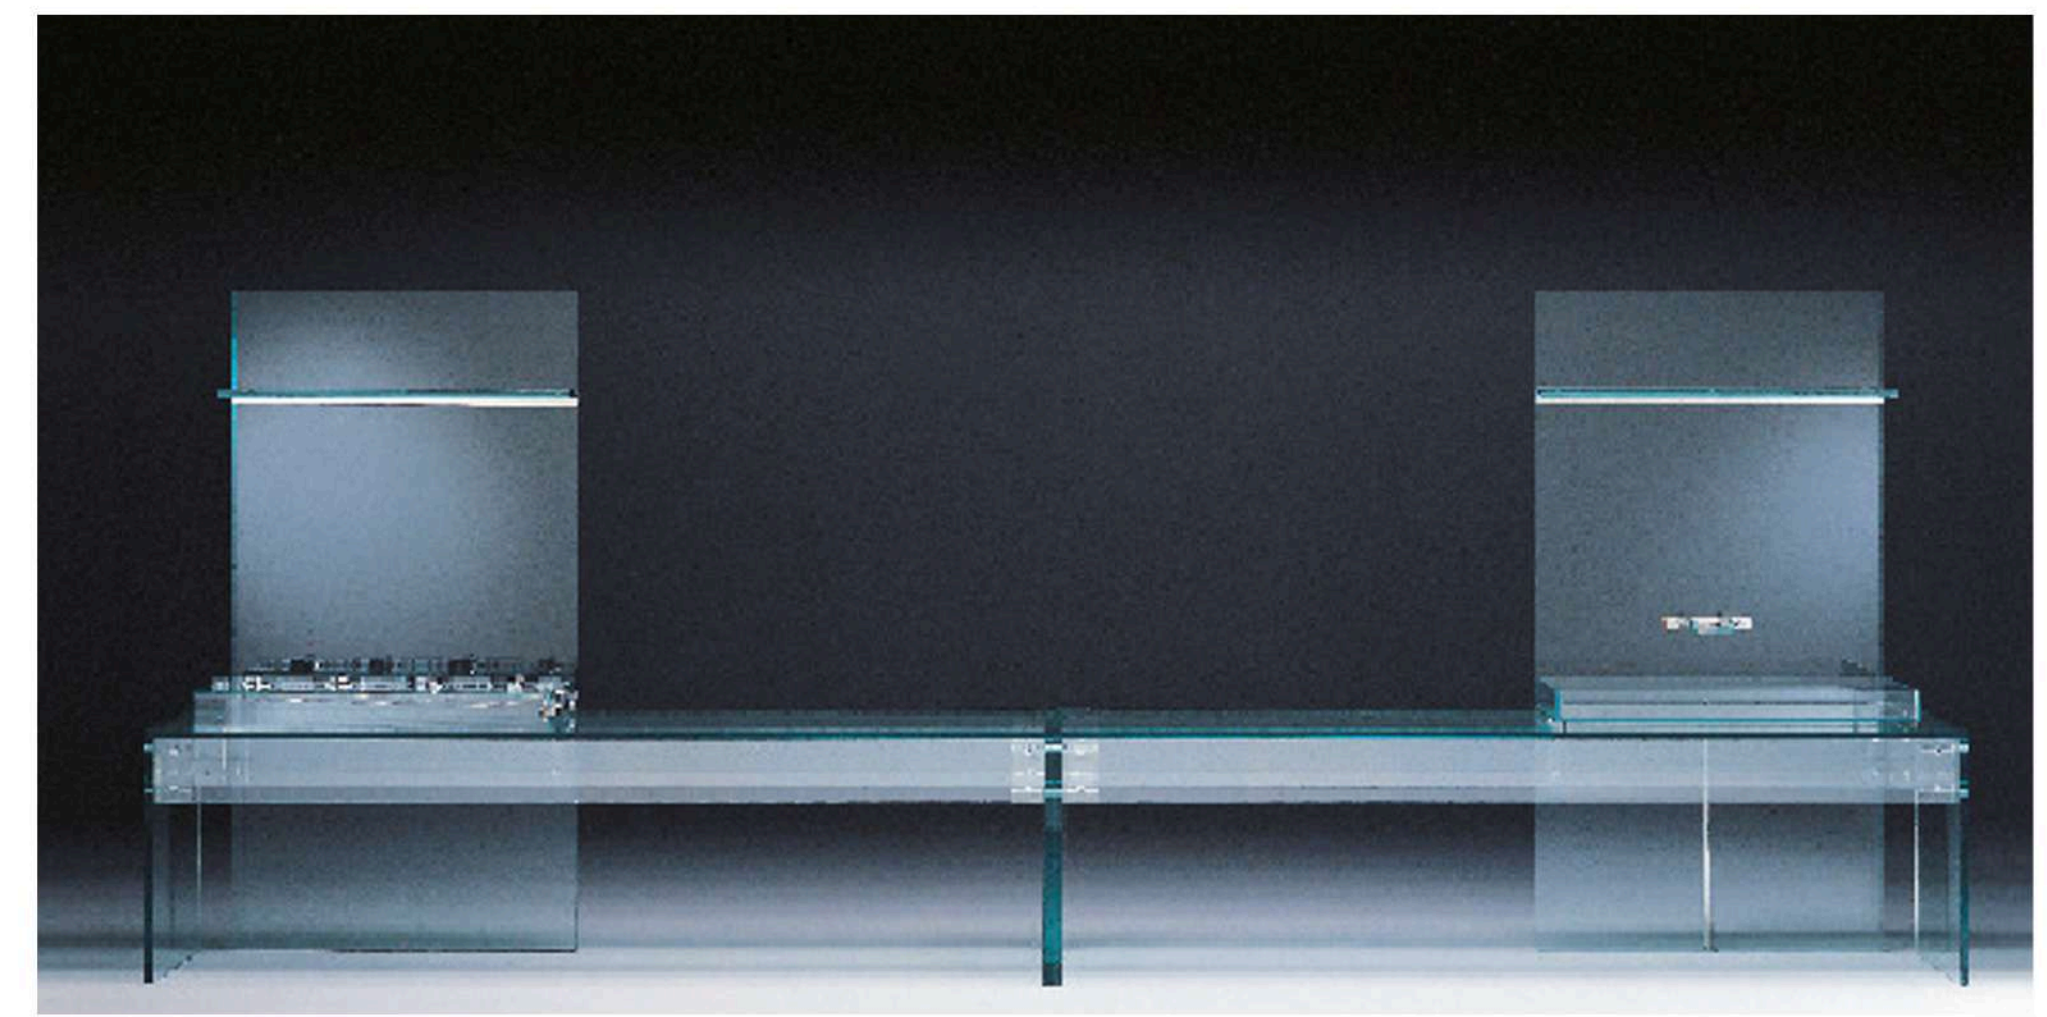

# santambrogio milano

## THE KITCHEN

- MADE IN EXTRACLEAR TRANSPARENT GLASS, THICK. 15+15 MM TEMPERED AND LAMINATED
- AVAILABLE IN 200 DIFFERENT COLORS ( RAL CODE REFERENCE), TRANSPARENT OR FROSTED
- SUITABLE FOR INTERIOR OR OUTDOOR
- CENTRAL BEAM AVAILABLE IN GLASS ( TRANSPARENT OR COLORED ), WOOD OR METAL
- CABINETS AVAILABLE MADE IN WOOD, METAL OR LEATHER
- GLASS PARTITION AVAILABLE WITH SHELVES AND CABINET
- TRANSPARENT GLASS COOKTOP WITH CEE CERTIFICATION
- SINK AND TAP ALSO MADE IN GLASS

santambrogio milano  
THE MODULAR KITCHEN